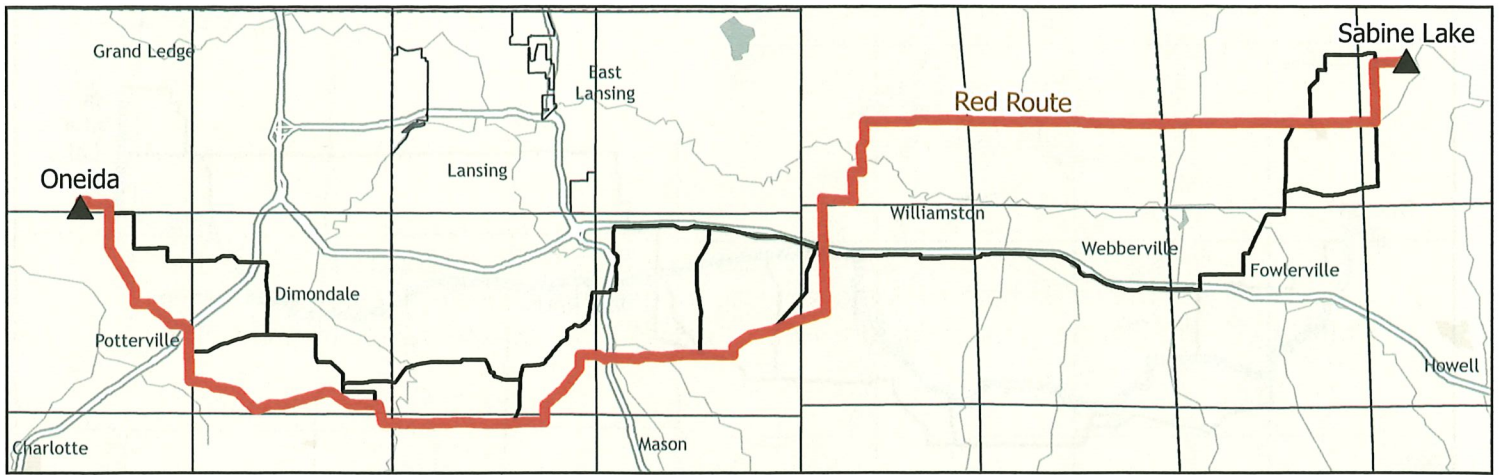

- Legend**
- ▲ Substation
 - Blue Route
 - Orange Route
 - Green Route
 - Purple Route
 - Yellow Route
 - Red Route
 - Pink Route
 - All Other Routes
 - Township Boundary

Disclaimer - The route options and proposed substation location are preliminary and subject to change.

METC
Oneida - Sabine Lake
 345 kV Transmission Line
 Landowner Open House
 Route Options Map
 Page 1 of 2

METC
Oneida - Sabine Lake
 345 kV Transmission Line
 Landowner Open House
 Route Options Map
 Page 2 of 2