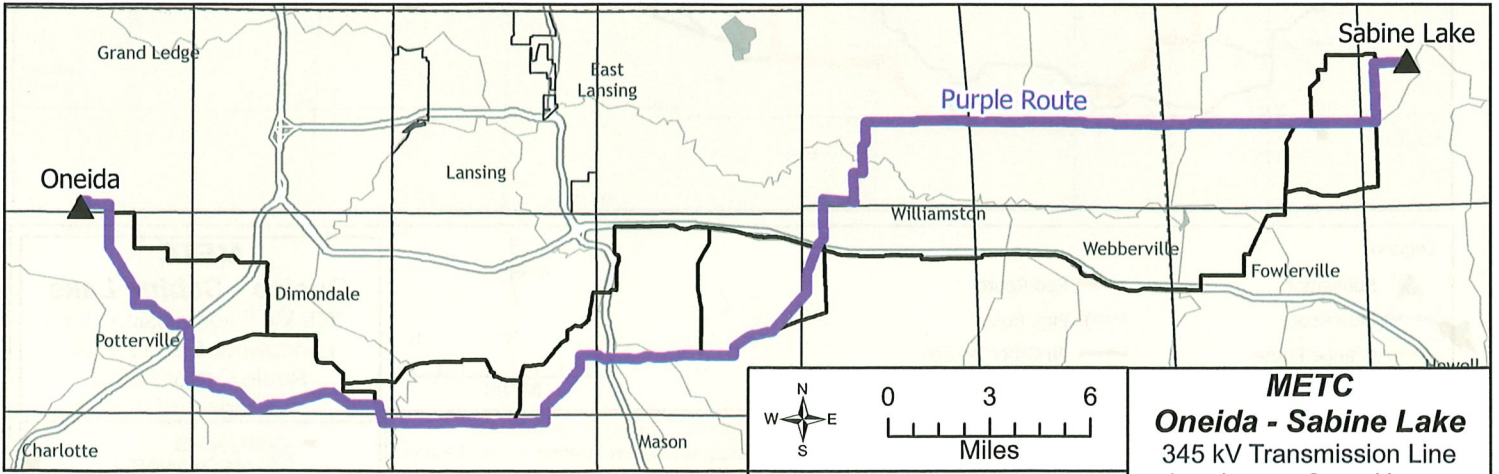

- Legend**
- ▲ Substation
 - Blue Route
 - Orange Route
 - Green Route
 - Purple Route
 - Yellow Route
 - Red Route
 - Pink Route
 - All Other Routes
 - Township Boundary

Disclaimer - The route options and proposed substation location are preliminary and subject to change.

METC
Oneida - Sabine Lake
 345 kV Transmission Line
 Landowner Open House
 Route Options Map
 Page 1 of 2

METC
Oneida - Sabine Lake
 345 kV Transmission Line
 Landowner Open House
 Route Options Map
 Page 2 of 2