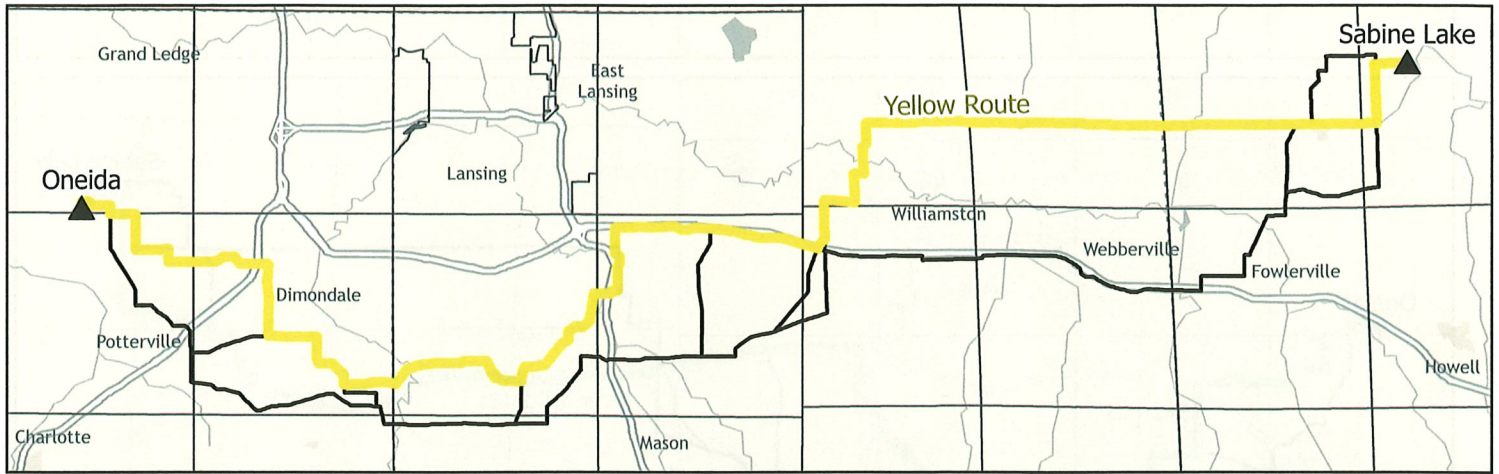

- Legend**
- ▲ Substation
 - Blue Route
 - Orange Route
 - Green Route
 - Purple Route
 - Yellow Route
 - Red Route
 - Pink Route
 - All Other Routes
 - Township Boundary

Disclaimer - The route options and proposed substation location are preliminary and subject to change.

METC
Oneida - Sabine Lake
 345 kV Transmission Line
 Landowner Open House
 Route Options Map
 Page 1 of 2

METC
Oneida - Sabine Lake
 345 kV Transmission Line
 Landowner Open House
 Route Options Map
 Page 2 of 2