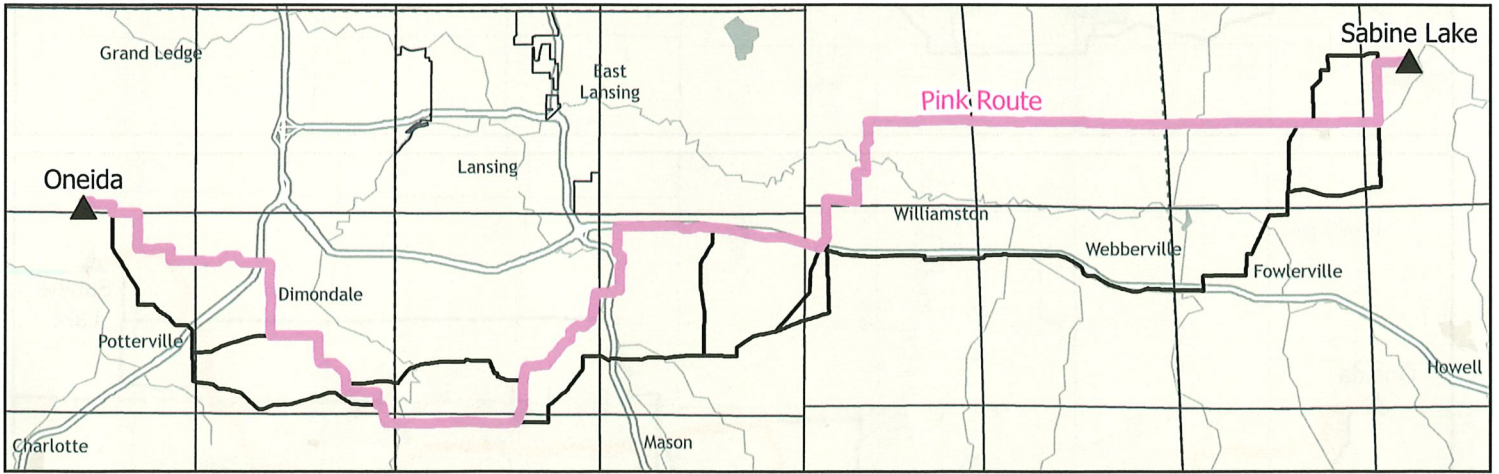

- Legend**
- ▲ Substation
 - Blue Route
 - Orange Route
 - Green Route
 - Purple Route
 - Yellow Route
 - Red Route
 - Pink Route
 - All Other Routes
 - Township Boundary

Disclaimer - The route options and proposed substation location are preliminary and subject to change.

METC
Oneida - Sabine Lake
 345 kV Transmission Line
 Landowner Open House
 Route Options Map
 Page 1 of 2

METC
Oneida - Sabine Lake
 345 kV Transmission Line
 Landowner Open House
 Route Options Map
 Page 2 of 2